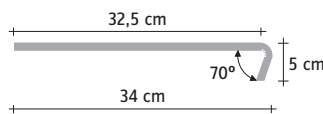

GRADINO CONTINUO 60
5x32,5x60cm 2x12.8x23.6"
doral LG9TQ82 **1610**
hot sand LG9TQ86 **1610**
silver LG9TQ84 **1610**
gneiss LG9TQ80 **1610**
hard black LG9TQ88 **1610**