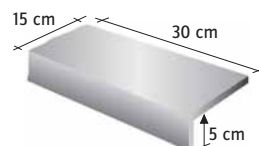

ELEMENTO A ELLE CONTINUO
15x30x5cm 5.9x11.8x2"
doral LG9TQ64 **0510**
hot sand LG9TQ66 **0510**
silver LG9TQ63 **0510**
gneiss LG9TQ65 **0510**
hard black LG9TQ67 **0510**