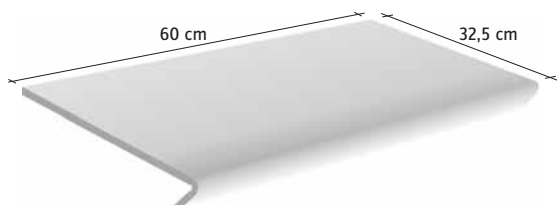

GRADINO CONTINUO 60
5x32,5x60cm 2x12.8x23.6"
doral LG9TQ82 **1610**
hot sand LG9TQ86 **1610**
silver LG9TQ84 **1610**
gneiss LG9TQ80 **1610**
hard black LG9TQ88 **1610**

ELEMENTO A ELLE CONTINUO
15x30x5cm 5.9x11.8x2"
doral LG9TQ64 **0510**
hot sand LG9TQ66 **0510**
silver LG9TQ63 **0510**
gneiss LG9TQ65 **0510**
hard black LG9TQ67 **0510**